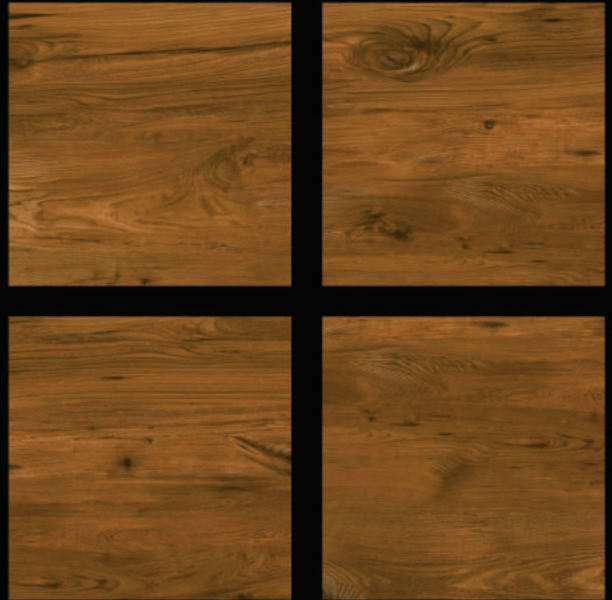

RUSTIC

GLAZED VITRIFIED TILES

5015

600X600 MM