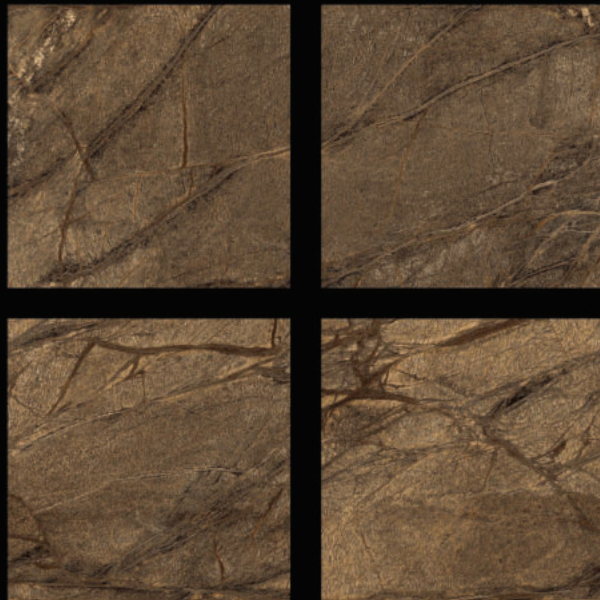

RUSTIC

GLAZED VITRIFIED TILES

4071

600X600 MM